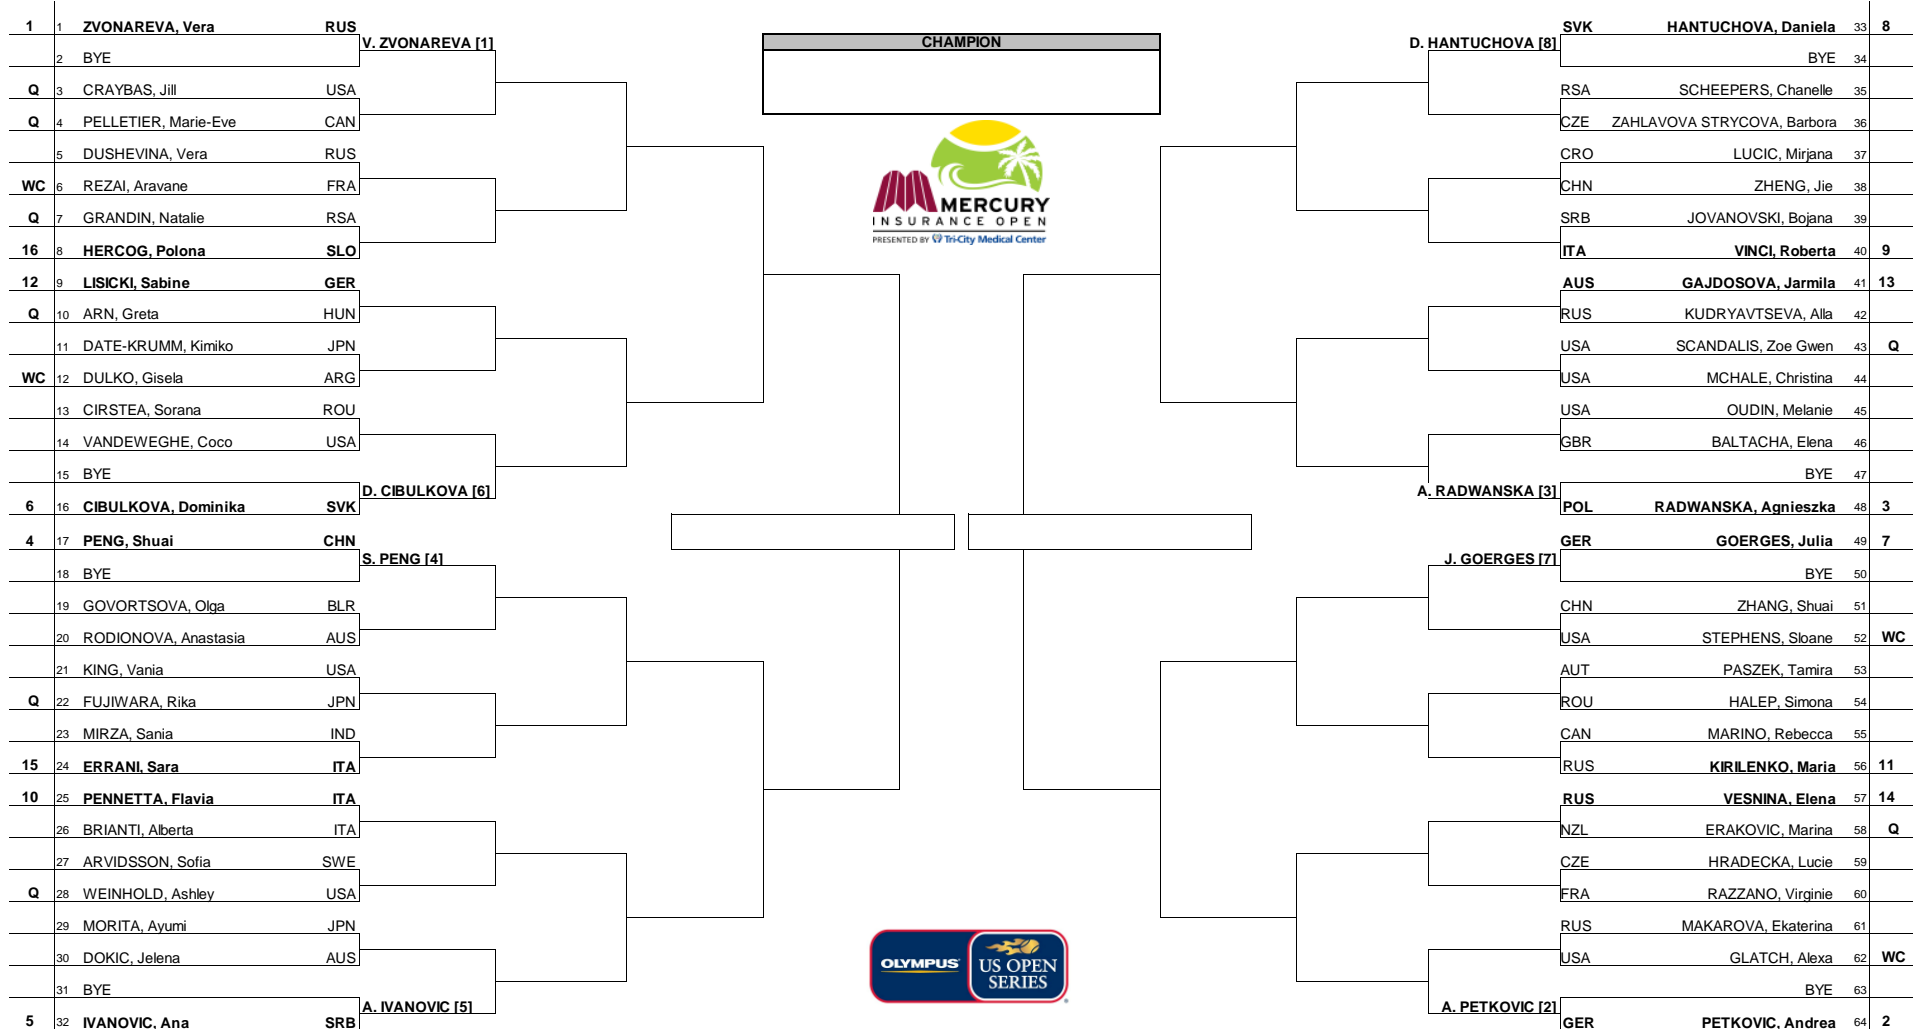

Mercury Insurance Open presented by Tri-City Medical Center

MAIN DRAW SINGLES

Carlsbad, CA, USA 1 - 7 August 2011
Hard, Decoturf
WTA Premier - $721,000

Seeded Players	Rank	Seeded Players	Rank	Prize Money	Pts.	Lucky Losers	Retirements/W.O.
1 ZVONAREVA, Vera	3	9 VINCI, Roberta	22	Winner	$111,000	470	
2 PETKOVIC, Andrea	11	10 PENNETTA, Flavia	23	Finalists	$57,350	320	
3 RADWANSKA, Agnieszka	14	11 KIRILENKO, Maria	25	Semi-Finalists	$29,205	200	
4 PENG, Shuai	16	12 LISICKI, Sabine	26	Quarter Finalists	$15,200	120	
5 IVANOVIC, Ana	17	13 GAJDOSOVA, Jarmila	28	3rd Round	$7,850	60	
6 CIBULKOVA, Dominika	19	14 VESNINA, Elena	33	2nd Round	$4,000	40	
7 GOERGES, Julia	20	15 ERRANI, Sara	36	1st Round	$2,025	1	
8 HANTUCHOVA, Daniela	21	16 HERCOG, Polona	39				
				Last Direct Acceptance		Players Representative	
				Coco Vandeweghe (102)		Coco Vandeweghe, Nazari Urbina	
						WTA Supervisor	
						Melanie Tabb, Fabrice Chouquet	
						Follow Live Scoring at www.wtatour.com